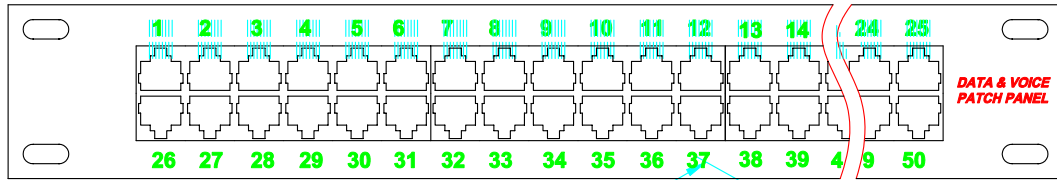

Sen5e

TELEPHONE PATCH PANEL-HORIZONTAL PC BOARD MOUNT TYPE

- KRONE BLOCK ACTIVE PINS:12,36,45 RJ45-8P6C
- 6 DUAL BLOCK ACTIVE PINS:12,36,45 RJ45-8P6C

SIZE:19" * 1U

Part No: 54168

England & Wales tel: 01322 441169

Scotland & N. Ireland tel: 0131 333 4411

ITEM NO.			
CUSTOM NO.			
DRAWER	DATA	030730	
Mel	SCALE	NO SCALE	
NO.	UNIT	MM(INCH)	
APPR:			