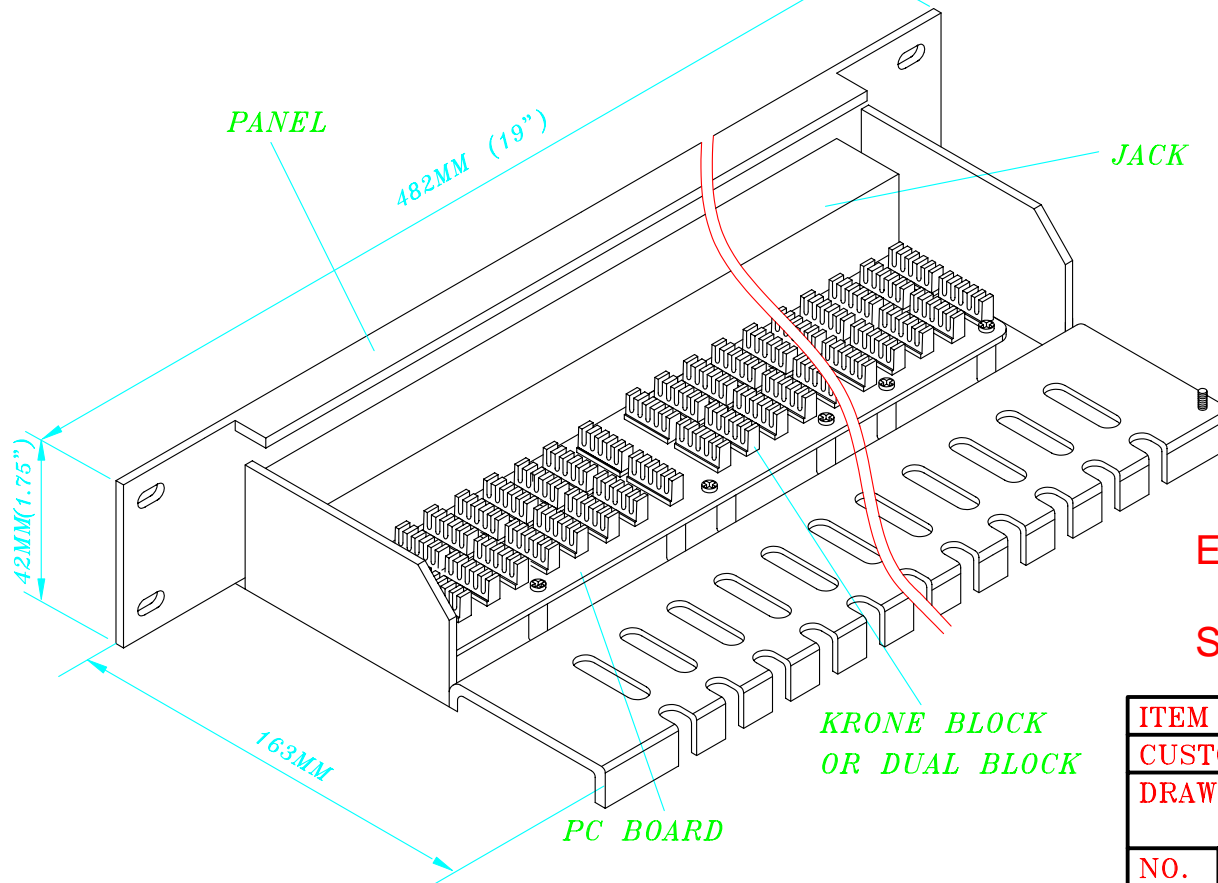

Sen5e

TELEPHONE PATCH PANEL-HORIZONTAL PC BOARD MOUNT TYPE

- KRONE BLOCK ACTIVE PINS:12,36,45 RJ45-8P6C
- 6 DUAL BLOCK ACTIVE PINS:12,36,45 RJ45-8P6C

SIZE:19" * 1U

Part No: 54168

England & Wales tel: 01322 441169

Scotland & N. Ireland tel: 0131 333 4411

ITEM NO.			
CUSTOM NO.			
DRAWER	DATA	030730	
Mel	SCALE	NO SCALE	
NO.	UNIT	MM(INCH)	
APPR:			