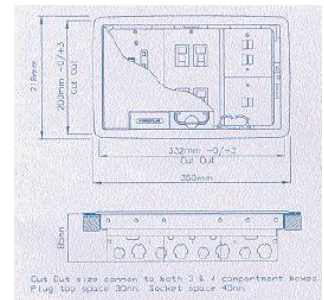

## Sen5e Floorbox

**Diameter:** 350 x 218mm  
**Depth:** 85mm  
**Colour:** Grey  
**Specification:** Unique push-fit - no tools required  
 Reversible lid & trim assembly  
 Strong lifting handle  
 Fixes automatically  
 Carpet trim reinforced with steel  
 Generous installation tolerance  
 Twin knock out to all compartments

### 2 Compartments

Description	BATT Part No
2 compartment unloaded floor box	66019
2 compartment box loaded with 1 dual 13A socket	66002
13A Dual socket	60020
Black plate	66021
Punched plate to accept 4 LJ6C size modules	66022
Punched plate to accept 2 x 86mm faceplates	66023

### 3 Compartments

Description	BATT Part No
3 compartment unloaded floor box	66000
3 compartment box loaded with 1 dual 13A socket	66018
13A Dual socket	66013
Black plate	66004
Punched plate to accept 4 LJ6C size modules	66005
Punched plate to accept 2 x 86mm faceplates	66006

### 4 Compartments

Description	BATT Part No
4 compartment unloaded floor box	66001
4 compartment box loaded with 1 dual 13A socket	66024
13A Dual socket	66025
Black plate	66026
Punched plate to accept 4 LJ6C size modules	66027
Punched plate to accept 2 x 86mm faceplates	66028