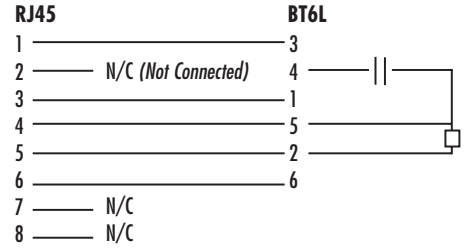

- Ideal for floorbox applications
- OFTEL GA5 approved
- Used for telephone extensions on PABX
- Rugged design
- Flying lead for flexibility

RJ45 Plug

Operating Life : Minimum 750 insertion cycles
 Contact Material : Phosphor Bronze
 Contact Plating : 50 micro-inch gold
 Material : Polycarbonate UL94 V-2

BT Socket

Operating Life : Minimum 1000 insertion cycles
 Socket type : BT600 series
 Contact Material : Gold over nickel plated Phosphor Bronze

WIRING SCHEMATIC

Order No.	Description
42-111-2A	Line Adapter Unit PBX Mastered 150mm
42-112-2A	Line Adapter Unit PBX Mastered 3m