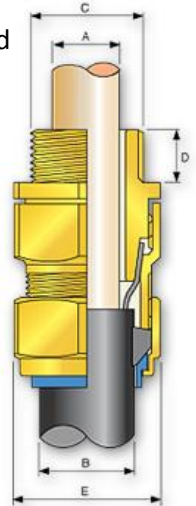

| Gland Size | Metric thread 'c' | Min thread length 'd' | Seal Ranges | | | Armour wire dia | Max across corners dia 'e' | BATT Part No CW | BATT Part No CW SOLO | BATT Part No CW | BATT Part No CW AL SOLO |
|------------|-------------------|-----------------------|---------------|------|------------------------|-----------------|----------------------------|-----------------|----------------------|-----------------|-------------------------|
| | | | Cable dia 'a' | | Cable dia 'b' std seal | | | | | | |
| | | | Max | Min | Max | | | | | | |
| 20/16 | 20 | 15 | 8.6 | 6.0 | 13.4 | 0.9 | 24.4 | 88604 | 88673 | - | - |
| 20S | 20 | 10 | 11.6 | 9.5 | 15.9 | 0.9/1.25 | 26.6 | 88605 | 88674 | - | - |
| 20 | 20 | 10 | 13.9 | 12.5 | 20.9 | 0.9/1.25 | 33.3 | 88606 | 88675 | 88469 | - |
| 25 | 25 | 10 | 19.9 | 17.0 | 26.2 | 1.25/1.60 | 40.5 | 88751 | 88676 | 88389 | 88857 |
| 32 | 32 | 10 | 26.2 | 22.9 | 33.9 | 1.60/2.00 | 51.0 | 88608 | 88677 | 88697 | 88490 |
| 40 | 40 | 15 | 32.1 | 26.0 | 40.4 | 1.60/2.00 | 61.0 | 88609 | 88678 | 88391 | 88491 |
| 50S | 50 | 15 | 38.1 | 35.0 | 46.7 | 2.00/2.50 | 66.5 | 88356 | 88679 | 88393 | 88493 |
| 50 | 50 | 15 | 44.0 | 38.0 | 53.1 | 2.00/2.50 | 77.7 | 88610 | 88680 | 88439 | 88492 |
| 63S | 63 | 15 | 50.0 | 45.6 | 59.4 | 2.50 | 83.2 | 88357 | 88681 | 88395 | - |
| 63 | 63 | 15 | 55.9 | 54.6 | 65.9 | 2.50 | 88.7 | 88611 | 88682 | 88396 | - |
| 75S | 75 | 15 | 61.9 | 57.0 | 72.1 | 2.50 | 101.6 | 88358 | 88683 | - | - |
| 75 | 75 | 15 | 67.9 | 60.4 | 78.5 | 2.50/3.15 | 111.1 | 88612 | 88684 | - | - |
| 90 | 90 | - | 79.3 | 69.2 | 90.4 | 3.15 | 128.6 | 88359 | - | - | - |