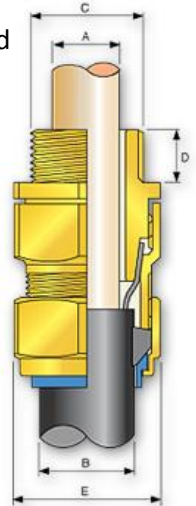

Gland Size	Metric thread 'c'	Min thread length 'd'	Seal Ranges			Armour wire dia	Max across corners dia 'e'	BATT Part No CW	BATT Part No CW SOLO	BATT Part No CW	BATT Part No CW AL SOLO
			Cable dia 'a'		Cable dia 'b' std seal						
			Max	Min	Max						
20/16	20	15	8.6	6.0	13.4	0.9	24.4	88604	88673	-	-
20S	20	10	11.6	9.5	15.9	0.9/1.25	26.6	88605	88674	-	-
20	20	10	13.9	12.5	20.9	0.9/1.25	33.3	88606	88675	88469	-
25	25	10	19.9	17.0	26.2	1.25/1.60	40.5	88751	88676	88389	88857
32	32	10	26.2	22.9	33.9	1.60/2.00	51.0	88608	88677	88697	88490
40	40	15	32.1	26.0	40.4	1.60/2.00	61.0	88609	88678	88391	88491
50S	50	15	38.1	35.0	46.7	2.00/2.50	66.5	88356	88679	88393	88493
50	50	15	44.0	38.0	53.1	2.00/2.50	77.7	88610	88680	88439	88492
63S	63	15	50.0	45.6	59.4	2.50	83.2	88357	88681	88395	-
63	63	15	55.9	54.6	65.9	2.50	88.7	88611	88682	88396	-
75S	75	15	61.9	57.0	72.1	2.50	101.6	88358	88683	-	-
75	75	15	67.9	60.4	78.5	2.50/3.15	111.1	88612	88684	-	-
90	90	-	79.3	69.2	90.4	3.15	128.6	88359	-	-	-