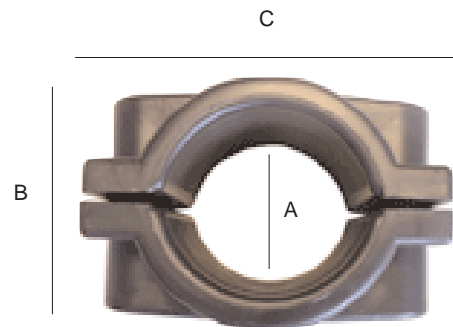

## TWO BOLT CLEAT LSZH

low smoke and zero halogen  
 LUL approved  
 suitable for cables 50 to 94mm in diameter  
 7 sizes in range  
 sunlight (UV) and weather resistant  
 two piece, two fixing design  
 can be double stacked on common fixings  
 operating temperature -20 to +90°C

CABLE DIA		HEIGHT (B) MAX	WIDTH (C)	DEPTH	WEIGHT g	BATT PART NUMBER
MIN	MAX					
50	58	89	102	45	174	90353
56	64	93	102	45	158	90354
62	70	98	114	45	174	90355
68	76	104	114	50	210	90356
74	82	110	126	50	254	90357
80	88	118	126	50	264	
86	94	121	136	60	326	

### Method of fixing

In all applications the cleats should be mounted on suitable M10 fixings

There is no need for any channel adaptor when mounting directly on to C section channel

[battindustrial.sales@batt.co.uk](mailto:battindustrial.sales@batt.co.uk)